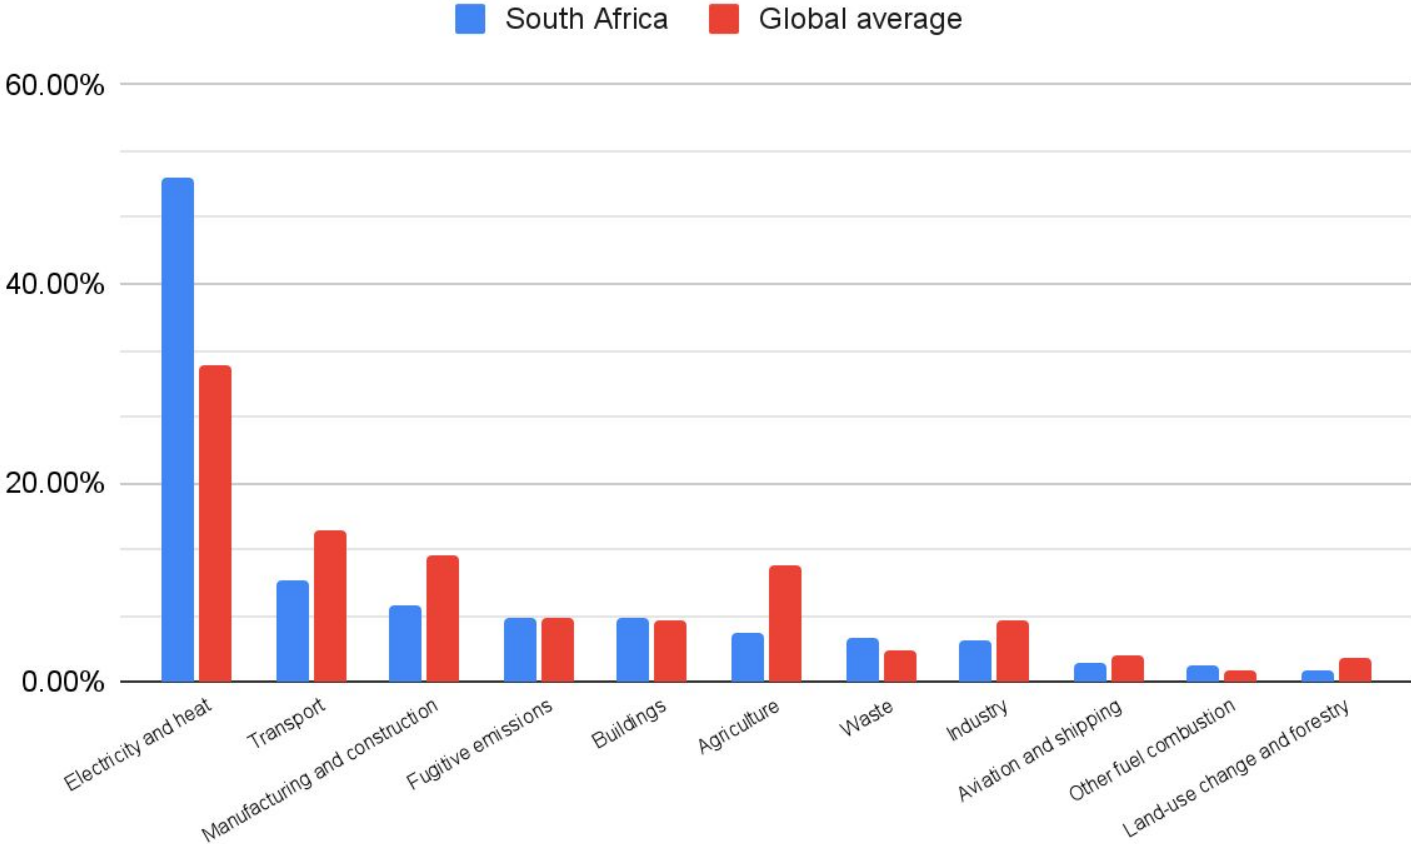

“A vegan diet is probably the single biggest way to reduce your impact on planet Earth, not just greenhouse gases, but global acidification, eutrophication, land use and water use.”

What - Measure, algorithms, PyPy
Where - Server regions, user devices
Who - Estimate, start with biggest