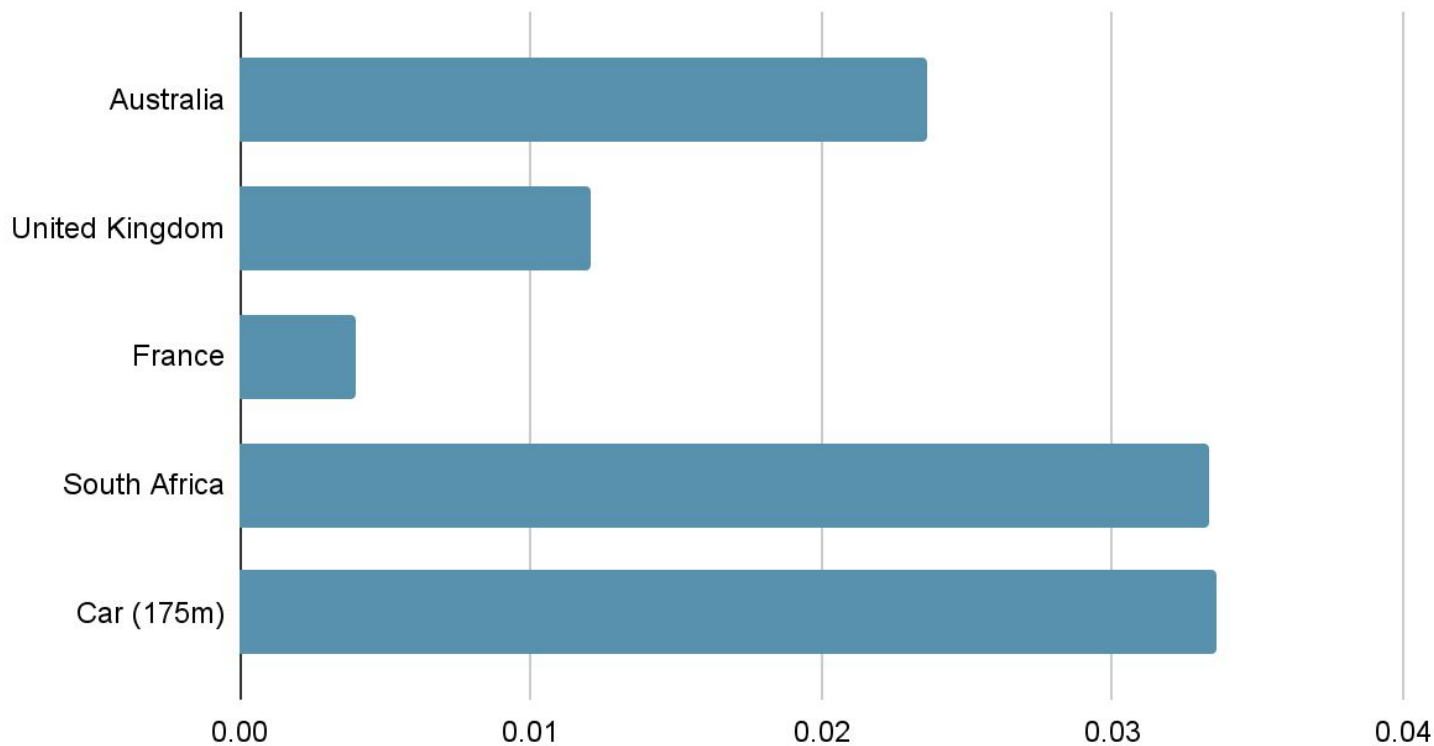

"My drawing was not a picture of a hat.
It was a picture of a boa constrictor digesting an elephant."

Measure
Algorithms and Data Structures
Caching
Libraries
PyPy
pythonspeed.com

Embodied Energy

Energy usage of streaming Netflix

CO2e emissions for 30 minutes of a Netflix show

CO₂e

U.S. East (Northern Virginia)

Europe (Milan)

GovCloud (U.S. East)

Europe (Paris)

U.S. East (Ohio)

Europe (Stockholm)